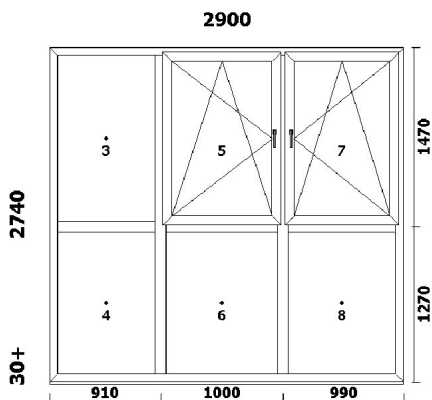

REHAU

REHAU 60 -
REHAU 70 -
REHAU 60 REHAU 70
REHAU - GREEN LINE.

REHAU/

1

1: 4/16/4-E
2: 4/16/4-E

: 343R

/RALL7039

: 720.76

667.42

: 0.822

- : 1

800.91

REHAU/

2

3: 4/16/4-E
4: 4/16/4-E
5: 4/16/4-E
6: 4/16/4-E
7: 4/16/4-E
8: 4/16/4-E

: MACO
:
: 343R

/RALL7039

: 5 485.40

5 079.48

/RALL7039

: 7.946

- : 1

6 095.38